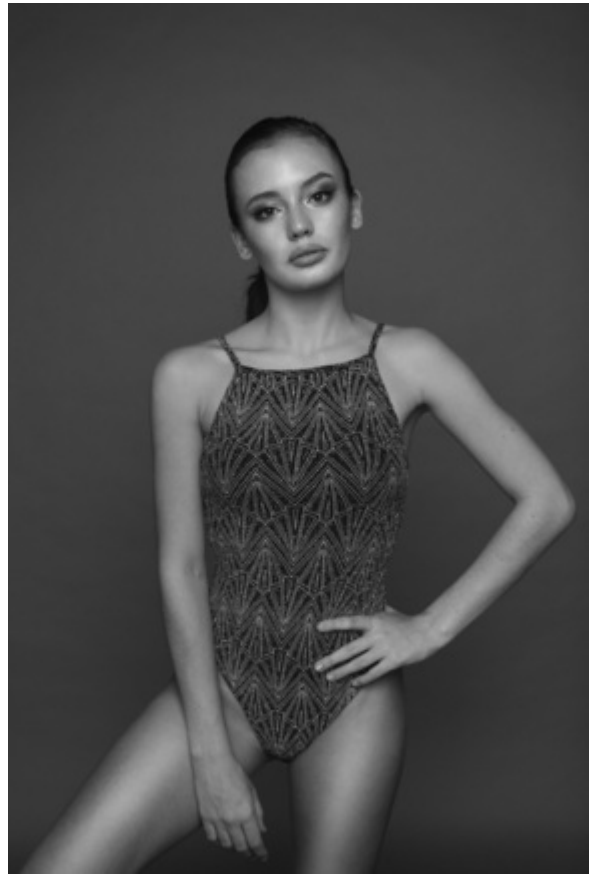

SALT
AGENCY

Noelle Head

Height: 5'8" (172cm) **Bust:** 32" (81.28cm) **Waist:** 23.5" (59.69cm) **Hips:** 33" (83.82cm) **Dress Size:** 0 **Shoe Size:** 7.5 **Hair Color:** Brown
Eye Color: brown

Noelle Head

Height: 5'8" (172cm) **Bust:** 32" (81.28cm) **Waist:** 23.5" (59.69cm) **Hips:** 33" (83.82cm) **Dress Size:** 0 **Shoe Size:** 7.5 **Hair Color:** Brown **Eye Color:** brown

3017 Bolling Way NE, Suite 241, Atlanta, GA 30305