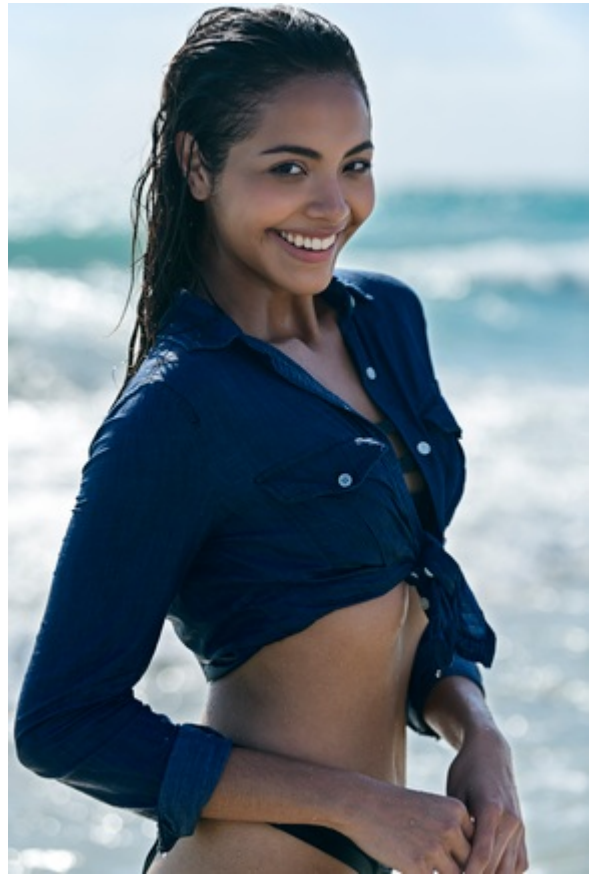

Nathaly Torrealba

Height: 5'11" (180cm) **Bust:** 34" (86.36cm) **Cup:** B **Hips:** 36" (91.44cm)
Dress Size: 4 **Shoe Size:** 8.5 **Inseam:** 34" (86.36cm)

SALT
AGENCY

Nathaly Torrealba

Height: 5'11" (180cm) **Bust:** 34" (86.36cm) **Cup:** B **Hips:** 36" (91.44cm) **Dress Size:** 4 **Shoe Size:** 8.5
Inseam: 34" (86.36cm)