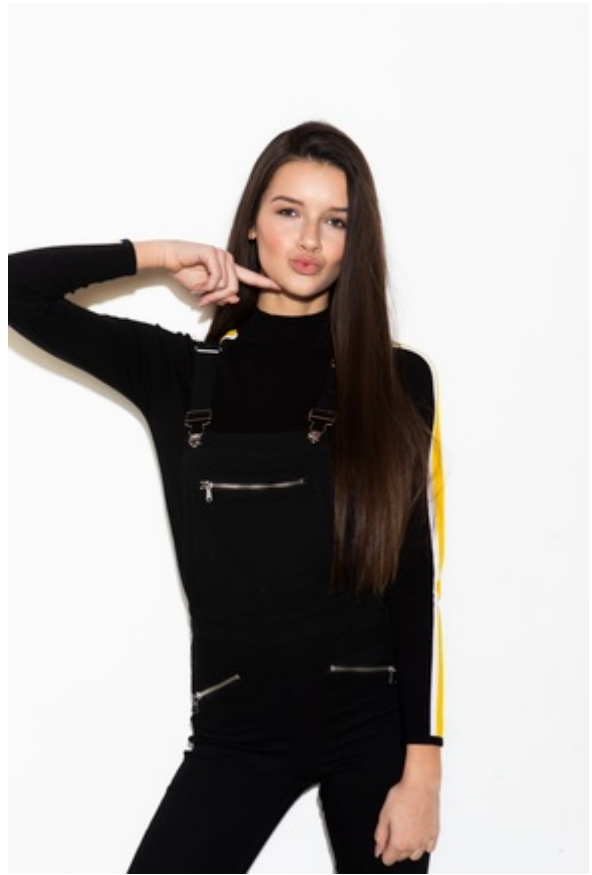

SALT
AGENCY

Molly Mansell

Height: 5'10" (177cm) **Bust:** 32" (81.28cm) **Waist:** 24" (60.96cm) **Hips:** 34.5" (88cm) **Dress Size:** 0 **Shoe Size:** 9.5 **Hair Color:** Brown
Eye Color: hazel **Ethnicity:** caucasian

3017 Bolling Way NE, Suite 241, Atlanta, GA 30305

Molly Mansell

Height: 5'10" (177cm) **Bust:** 32" (81.28cm) **Waist:** 24" (60.96cm) **Hips:** 34.5" (88cm) **Dress Size:** 0 **Shoe Size:** 9.5 **Hair Color:** Brown **Eye Color:** hazel **Ethnicity:** caucasian