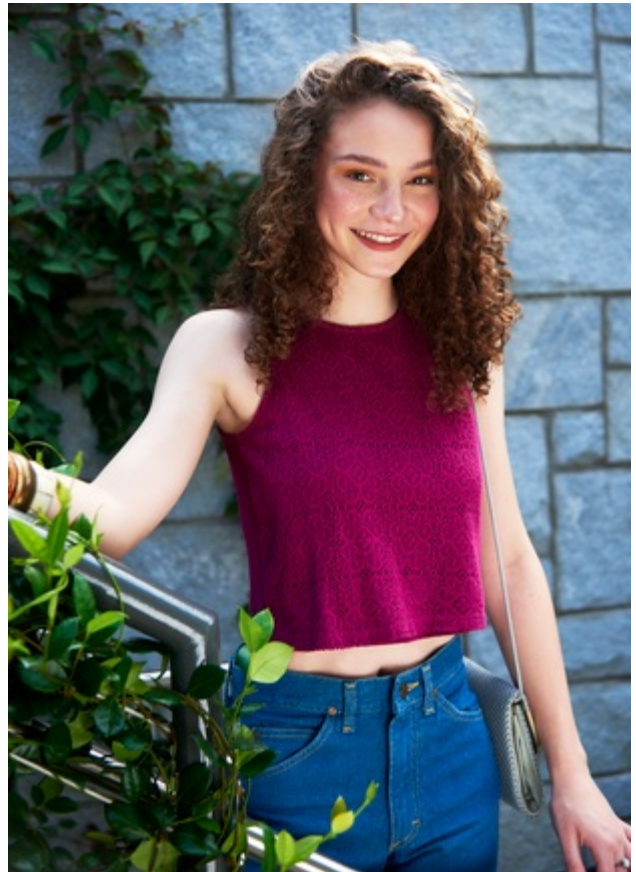

**Camryn Washington**

**Height:** 5'7.5" (171cm) **Bust:** 32" (81.28cm) **Cup:** A **Waist:** 24.5" (62cm)  
**Hips:** 33" (83.82cm) **Dress Size:** 2 **Shoe Size:** 9 **Hair Color:** Brown  
**Eye Color:** brown **Ethnicity:** mixed

## Camryn Washington

**Height:** 5'7.5" (171cm) **Bust:** 32" (81.28cm) **Cup:** A **Waist:** 24.5" (62cm) **Hips:** 33" (83.82cm) **Dress Size:** 2  
**Shoe Size:** 9 **Hair Color:** Brown **Eye Color:** brown **Ethnicity:** mixed