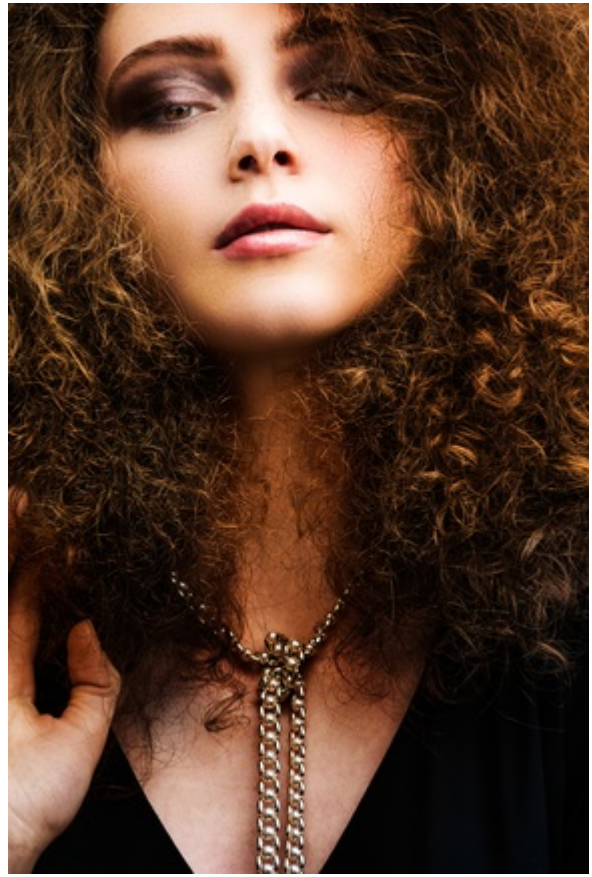

Camryn Washington

Height: 5'7.5" (171cm) **Bust:** 32" (81.28cm) **Cup:** A **Waist:** 24.5" (62cm) **Hips:** 33" (83.82cm) **Dress Size:** 2
Shoe Size: 9 **Hair Color:** Brown **Eye Color:** brown **Ethnicity:** mixed

3017 Bolling Way NE, Suite 241, Atlanta, GA 30305