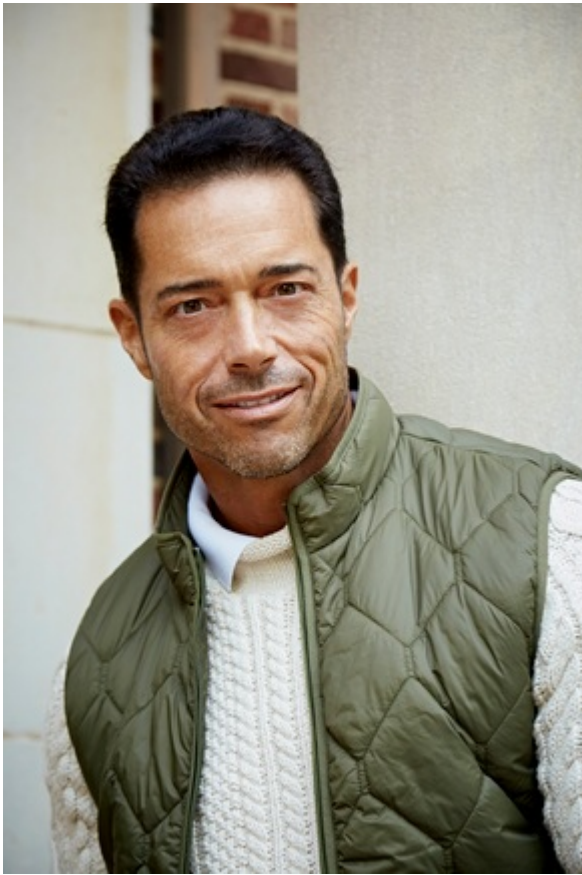

SALT
AGENCY

Bill Chalmers

Height: 6'3" (190cm) **Bust:** 44.5" (113cm) **Waist:** 32.5" (83cm)

Shoe Size: 12 **Eye Color:** brown **Suit Size:** 35 **Shirt:** 16.5 **Inseam:** 34"
(86.36cm) **Ethnicity:** caucasian

3017 Bolling Way NE, Suite 241, Atlanta, GA 30305

Bill Chalmers

Height: 6'3" (190cm) **Bust:** 44.5" (113cm) **Waist:** 32.5" (83cm) **Shoe Size:** 12 **Eye Color:** brown **Suit Size:** 35 **Shirt:** 16.5 **Inseam:** 34" (86.36cm) **Ethnicity:** caucasian