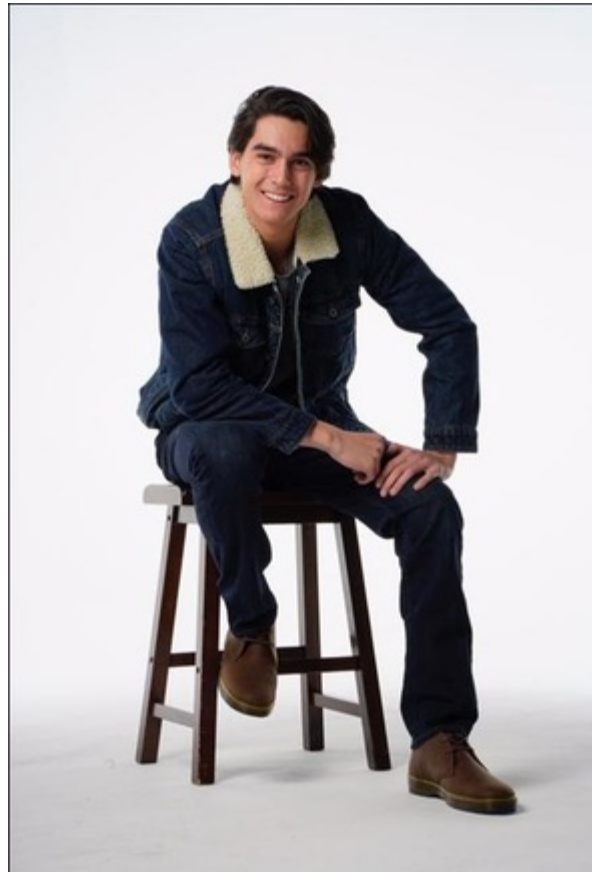

**SALT**  
AGENCY

**Alec Murphy**

**Height:** 6'3" (190cm) **Waist:** 32" (81.28cm) **Shoe Size:** 13 **Hair Color:**  
Brown **Eye Color:** brown **Suit/Coat:** 42" (106.68cm) **Sleeve:** 34"  
(86.36cm) **Inseam:** 34" (86.36cm)

## Alec Murphy

**Height:** 6'3" (190cm) **Waist:** 32" (81.28cm) **Shoe Size:** 13 **Hair Color:** Brown **Eye Color:** brown **Suit/Coat:** 42" (106.68cm) **Sleeve:** 34" (86.36cm) **Inseam:** 34" (86.36cm)