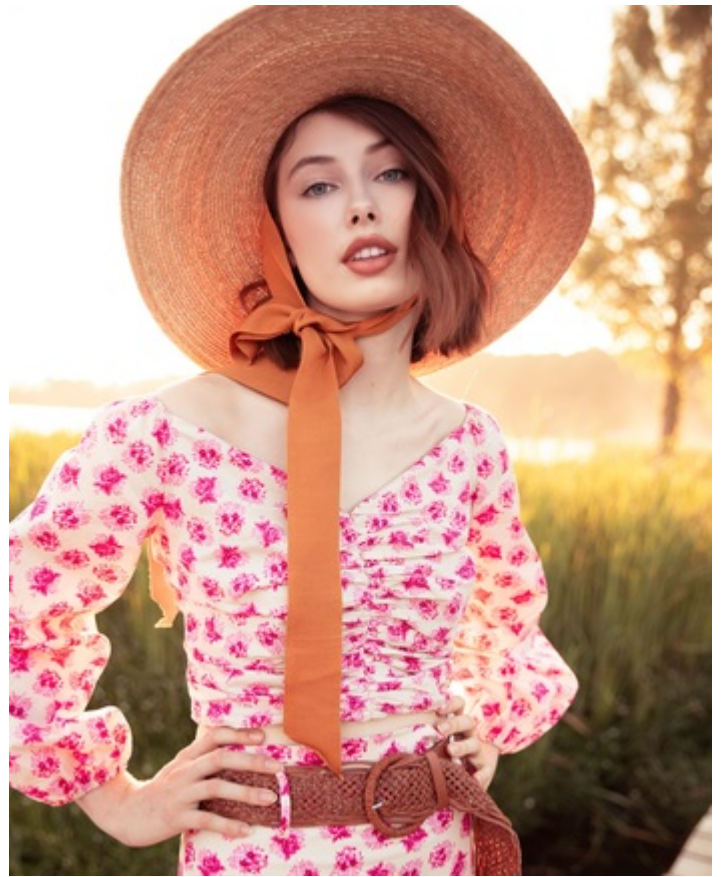

SALT
AGENCY

Ella Adams

Height: 5'8" (172cm) **Bust:** 32" (81.28cm) **Waist:** 25.5" (65cm) **Hips:** 34" (86.36cm) **Shoe Size:** 8.5

1417 Dutch Valley Place Suite A Atlanta, GA 30324

Ella Adams

Height: 5'8" (172cm) **Bust:** 32" (81.28cm) **Waist:** 25.5" (65cm) **Hips:** 34" (86.36cm) **Shoe Size:** 8.5