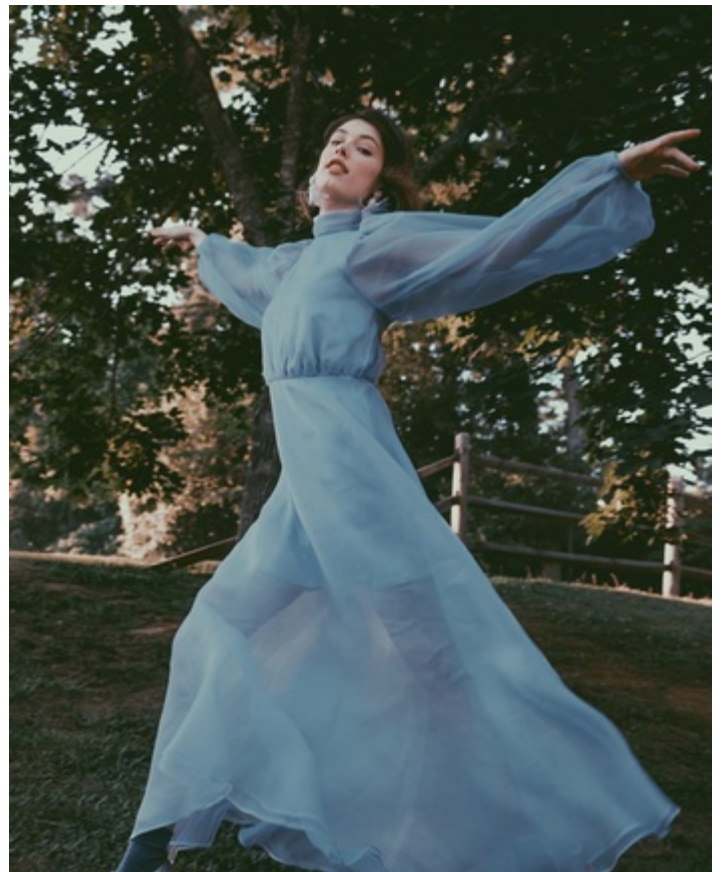

SALT
AGENCY

Ella Adams

Height: 5'8" (172cm) **Bust:** 32" (81.28cm) **Waist:** 25.5" (65cm) **Hips:** 34" (86.36cm) **Shoe Size:** 8.5

1417 Dutch Valley Place Suite A Atlanta, GA 30324

Ella Adams

Height: 5'8" (172cm) **Bust:** 32" (81.28cm) **Waist:** 25.5" (65cm) **Hips:** 34" (86.36cm) **Shoe Size:** 8.5