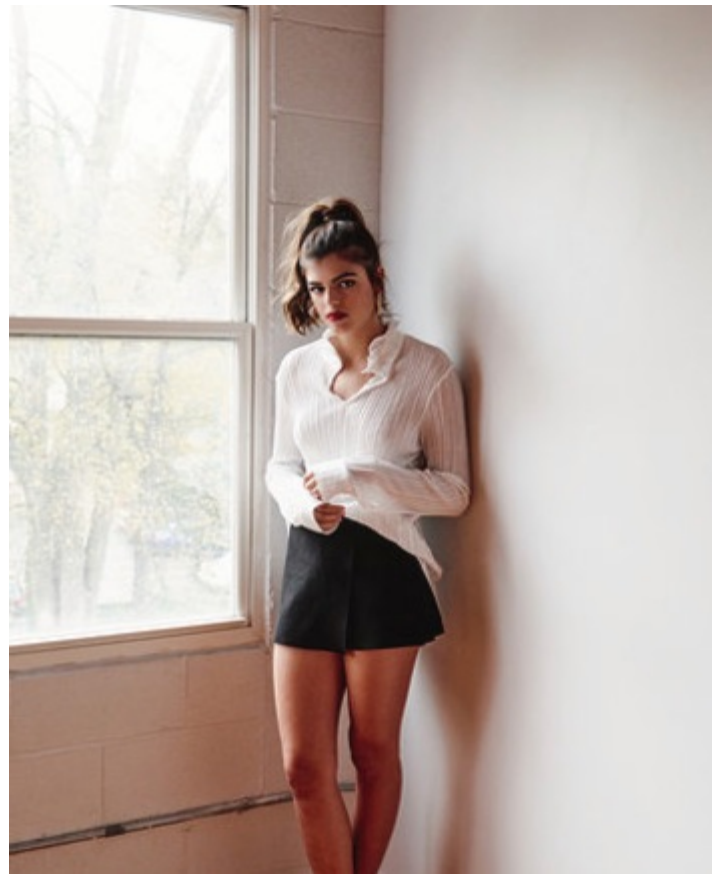

SALT
AGENCY

Abby Mooring

Height: 5'8" (172cm) **Bust:** 33" (83.82cm) **Waist:** 24" (60.96cm) **Hips:** 34" (86.36cm) **Shoe Size:** 9 **Shirt:** Small **Inseam:** 32" (81.28cm)

Abby Mooring

Height: 5'8" (172cm) **Bust:** 33" (83.82cm) **Waist:** 24" (60.96cm) **Hips:** 34" (86.36cm) **Shoe Size:** 9 **Shirt:** Small **Inseam:** 32" (81.28cm)